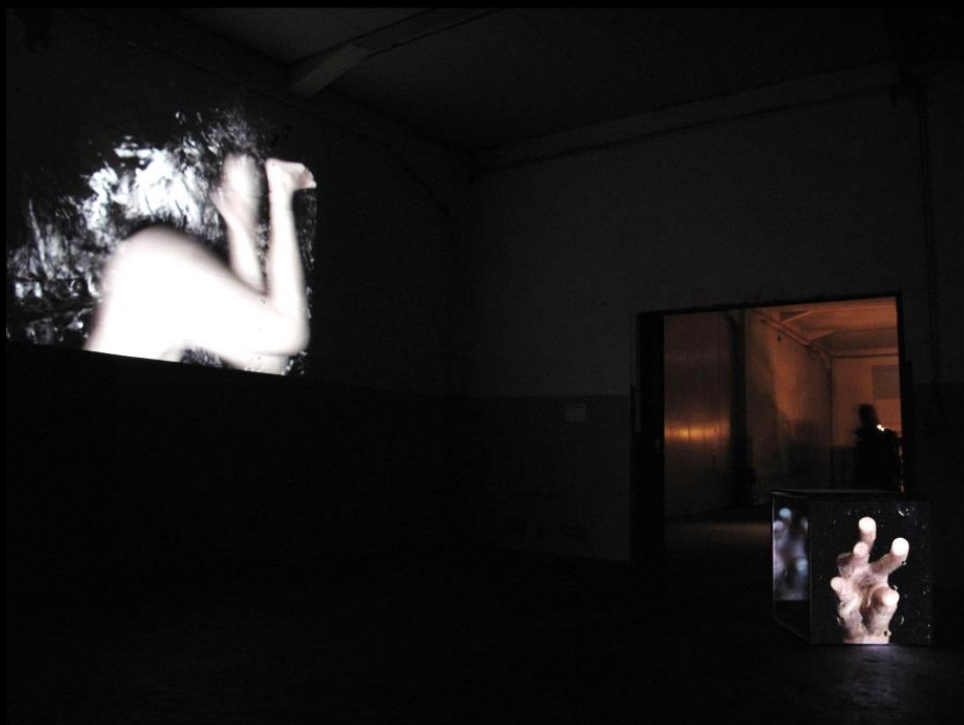

Jolanda Jansen _____ //

Perseverance #1, video installation 45 x 45 x 80, Raw Art Fair Expo

Video *Two Soli_ 4.5 located_cel, Perseverance #1* video installation 45 x 45 x 80, Raw Art Fair Expo

Perseverance #3, video installation 80 x 45 x 45

Perseverance #4, video installation 45 x 45 x 160

Exhibition Witzenhausen Gallery New York

Two Soli_ 11 Floorpiece, video

Two Soli_3, Men's Toilet, video

Exhibition overview Boekhorststraat 139 The Hague

Art & Science Nijmegen, video installation

Art & Science Nijmegen, video installation

Projections Lange Dwars Gouda

Projections Lange Dwars Gouda

Cruches #4, Male or Female, Raw Art Fair Rotterdam

Cruches #4, Male or Female, Raw Art Fair Rotterdam