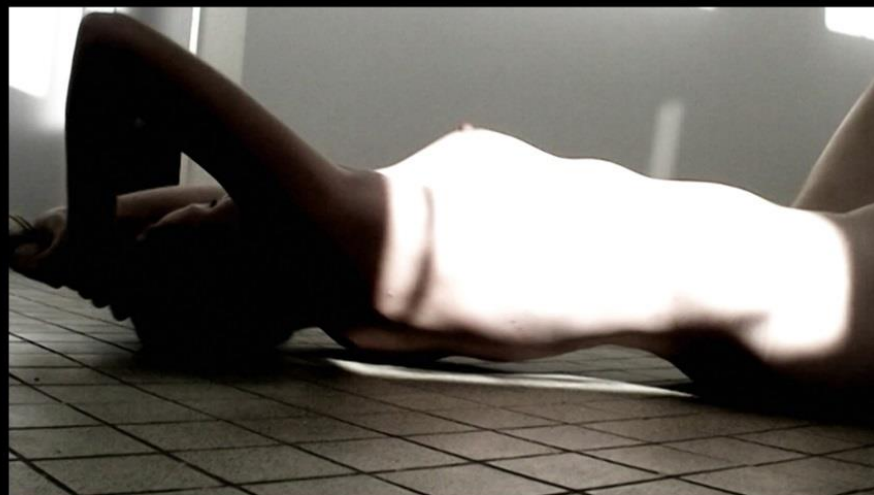

Jolanda Jansen _____ //

Perseverance #1, video installation 45 x 45 x 80, Raw Art Fair Expo

Video *Two Soli_ 4.5 located_cel, Perseverance #1* video installation 45 x 45 x 80, Raw Art Fair Expo

Perseverance #3, video installation 80 x 45 x 45

Perseverance #4, video installation 45 x 45 x 160

Exhibition Witzenhausen Gallery New York

Two Soli_ 11 Floorpiece, video

Two Soli_3, Men's Toilet, video

Exhibition overview Boekhorststraat 139 The Hague

Art & Science Nijmegen, video installation