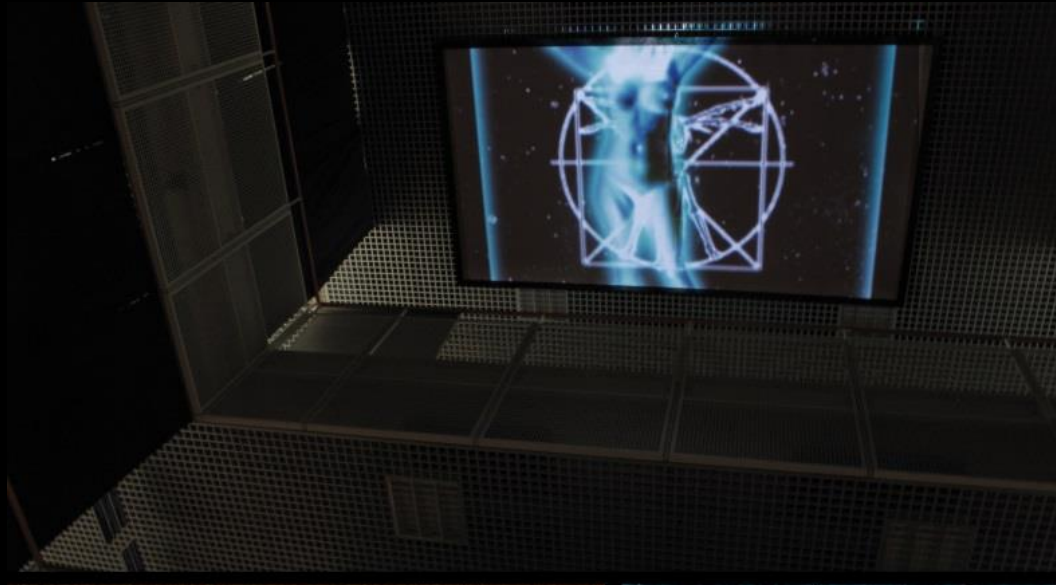

Perseverance #4, video installation 45 x 45 x 160

Exhibition Witzenhausen Gallery New York

Two Soli_ 11 Floorpiece, video

Two Soli_3, Men's Toilet, video

Exhibition overview Boekhorststraat 139 The Hague

Art & Science Nijmegen, video installation