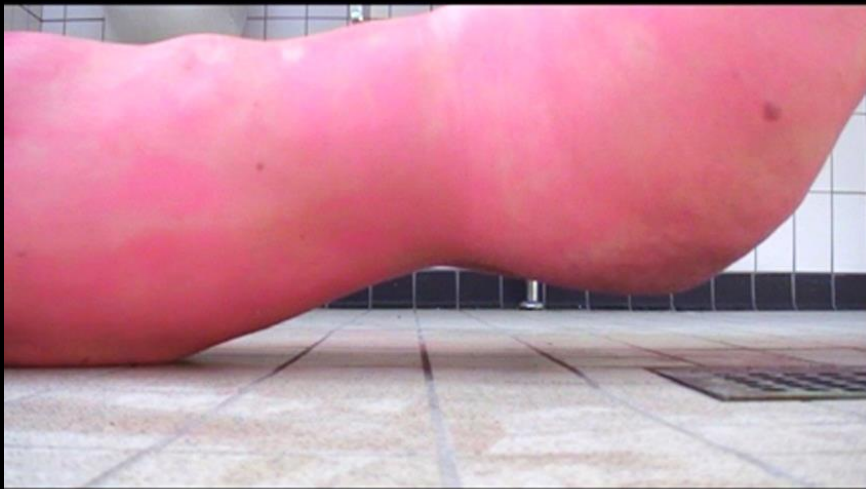

Jolanda Jansen _____ //

Perseverance #1, video installation 45 x 45 x 80, Raw Art Fair Expo

Video *Two Soli_ 4.5 located_cel, Perseverance #1* video installation 45 x 45 x 80, Raw Art Fair Expo

Perseverance #3, video installation 80 x 45 x 45

Perseverance #4, video installation 45 x 45 x 160

Exhibition Witzenhausen Gallery New York

Two Soli_ 11 Floorpiece, video

Two Soli_3, Men's Toilet, video

Exhibition overview Boekhorststraat 139 The Hague

Art & Science Nijmegen, video installation

Art & Science Nijmegen, video installation

Projections Lange Dwars Gouda

Projections Lange Dwars Gouda

Cruches #4, Male or Female, Raw Art Fair Rotterdam

Cruches #4, Male or Female, Raw Art Fair Rotterdam